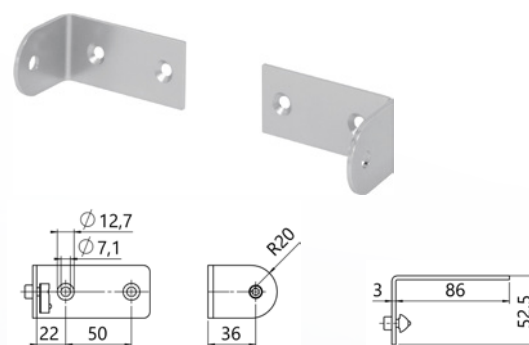

WALLMOUNTS

**Wall mount angled
Hexalift**

Article number	EZ01815
Material:	Steel
Surface:	zinc plated

**Wall mount flat
Hexalift**

Article number	EZ01814
Material:	Steel
Surface:	zinc plated

**Wall mount universal
(for Hexalift, T175, T165)**

Article number	EZ01813
Material:	Steel
Surface:	zinc plated

**Wall mount linear guide
lifter I 67**

Article number	EZ01816
Material:	Steel
Surface:	zinc plated