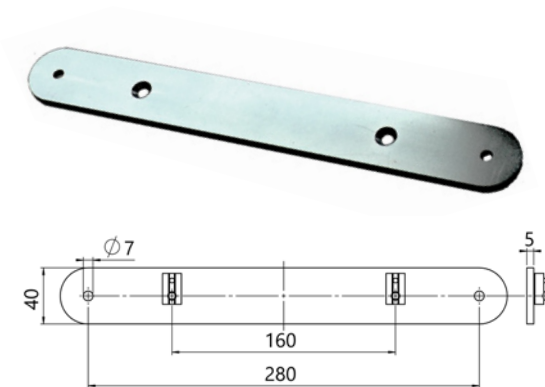

WALLMOUNTS

**Wall mount angled
Hexalift**

Article number	EZ01815
Material:	Steel
Surface:	zinc plated

**Wall mount flat
Hexalift**

Article number	EZ01814
Material:	Steel
Surface:	zinc plated

**Wall mount universal
(for Hexalift, T175, T165)**

Article number	EZ01813
Material:	Steel
Surface:	zinc plated

**Wall mount linear guide
lifter I 67**

Article number	EZ01816
Material:	Steel
Surface:	zinc plated