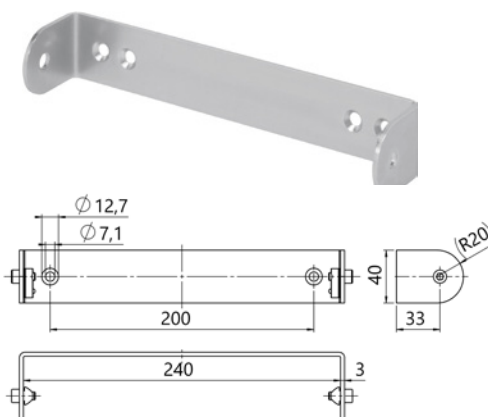

WALLMOUNTS

**Wall mount angled
Hexalift**

Article number	EZ01815
Material:	Steel
Surface:	zinc plated

**Wall mount flat
Hexalift**

Article number	EZ01814
Material:	Steel
Surface:	zinc plated

**Wall mount universal
(for Hexalift, T175, T165)**

Article number	EZ01813
Material:	Steel
Surface:	zinc plated

**Wall mount linear guide
lifter I 67**

Article number	EZ01816
Material:	Steel
Surface:	zinc plated